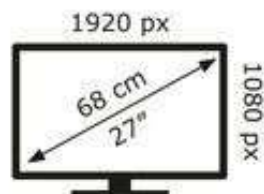

LG Electronics

27LX5QKNA

22 kWh/1000h

ABCDEF**G**

36 kWh/1000h

2019/2013