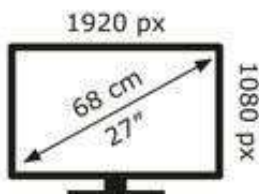

ENERG

LG Electronics

27LX5QKNA

22 kWh/1000h

ABCDEF**G**

36 kWh/1000h

2019/2013

ENERG