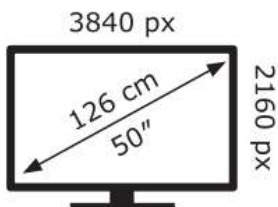

LG Electronics

50UR78006LK

65 kWh/1000h

ABCDEF**G**  
**HDR**  
 99 kWh/1000h

2019/2013

LG Electronics

50UR78006LK

65 kWh/1000h