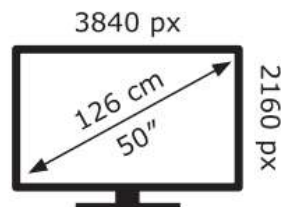

65 kWh/1000h

ABCDEF**G**
HDR
99 kWh/1000h