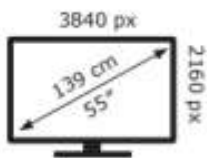

Hisense

55A7NQTUK

62 kWh/1000h

ABCDEF**G**
HDR
120 kWh/1000h

2019/2013

Hisense

55A7NQTUK

62 kWh/1000h