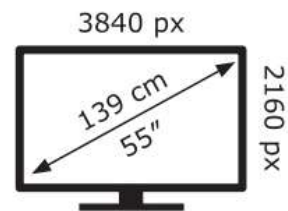

LG Electronics

55QNED87T6B

64 kWh/1000h

ABCDEF**G**

129 kWh/1000h

2019/2013