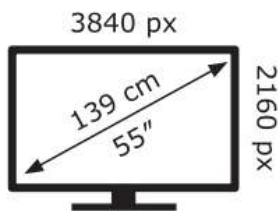

ENERG

LG Electronics

55QNED87T6B

64 kWh/1000h

ABCDEF**G**

129 kWh/1000h

2019/2013

ENERG