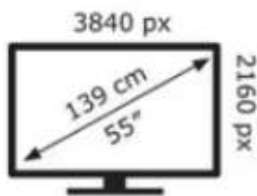

Hisense

55U86KQTUK

82 kWh/1000h

ABCDEF**G**
HDR
150 kWh/1000h

2019/2013

HISENSE

55U86KQTUK

82 kWh/1000h