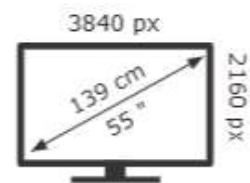

82 kWh/1000h

ABCDEF**G**
HDR
150 kWh/1000h