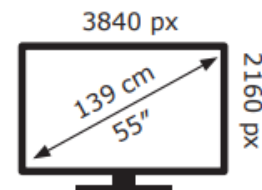

LG Electronics

55UR78006LK

81 kWh/1000h

2019/2013

LG Electronics

55UR78006LK

81 kWh/1000h

2019/2013