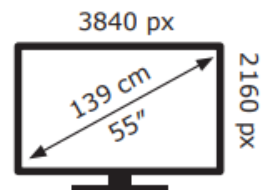

LG Electronics

55UR78006LK

81 kWh/1000h

2019/2013

LG Electronics

55UR78006LK

81 kWh/1000h

2019/2013