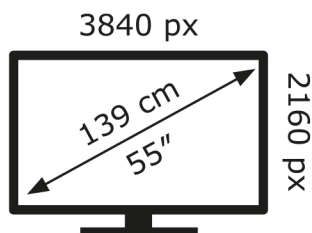

# ENERG

LG Electronics

55UT81006LA

**81** kWh/1000h

ABCDEF**G**

**121** kWh/1000h

2019/2013