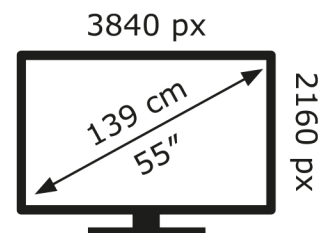

# ENERG

LG Electronics

55UT81006LA

**81** kWh/1000h

ABCDEF**G**

**121** kWh/1000h

2019/2013