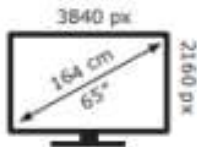

Hisense

65A7NQTUK

**84** kWh/1000h

ABCDEF**G**  
**HDR**  
**150** kWh/1000h

2016/2013

Hisense

65A7NQTUK

**84** kWh/1000h