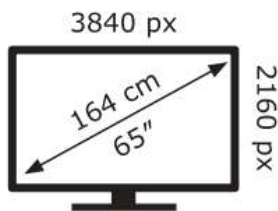

ENERG ⚡

LG Electronics

65QNED87T6B

85 kWh/1000h

ABCDEF**G**

165 kWh/1000h

2019/2013

ENERG ⚡