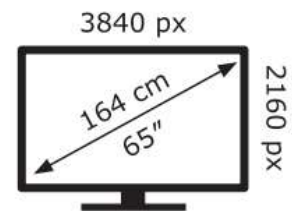

LG Electronics

65QNED87T6B

85 kWh/1000h

ABCDEF**G**

165 kWh/1000h

2019/2013