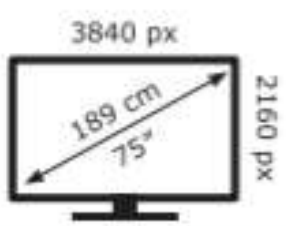

ENERG

LG Electronics

75QNED87T6B

83 kWh/1000h

ABCDEF**G**
HDR
214 kWh/1000h

2019/2013

ENERG

LG Electronics