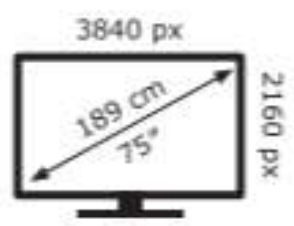

83 kWh/1000h

ABCDEF**G**
HDR
214 kWh/1000h