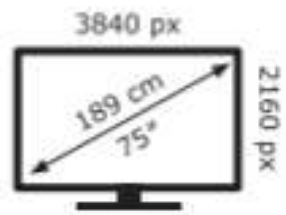

ENERGY

LG Electronics

75QNED91T6A

104 kWh/1000h

ABCDEF**G**
HDR
 207 kWh/1000h

2019/2013

ENERGY

LG Electronics