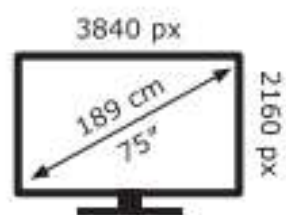

104 kWh/1000h

ABCDEF**G**
HDR
207 kWh/1000h