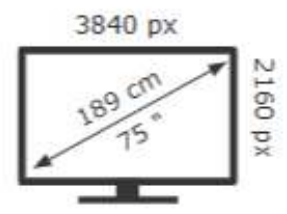

Hisense 75U7NQTUK

84 kWh/1000h

2019/2013

HISENSE 75U7NQTUK

84 kWh/1000h

2019/2013