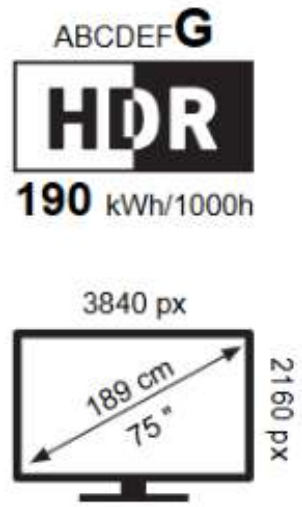

Hisense 75U7NQTUK

84 kWh/1000h

2019/2013

HISENSE 75U7NQTUK

84 kWh/1000h

2019/2013