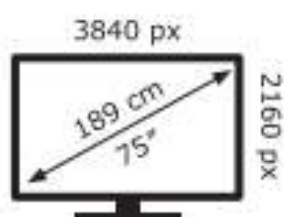

LG Electronics

75UR78006LK

**127** kWh/1000h

ABCDEF**G**  
**HDR**  
**190** kWh/1000h

2019/2013

LG Electronics

75UR78006LK

**127** kWh/1000h