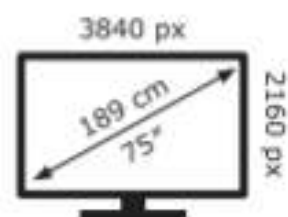

127 kWh/1000h

ABCDEF**G**
HDR
190 kWh/1000h