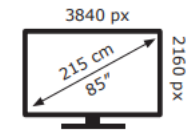

128 kWh/1000h

ABCDEF**G**
HDR
300 kWh/1000h