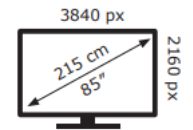

Hisense

85A6NTUK

**128** kWh/1000h

ABCDEF**G**  
**HDR**  
300 kWh/1000h

2019/2013

Hisense

85A6NTUK

**128** kWh/1000h