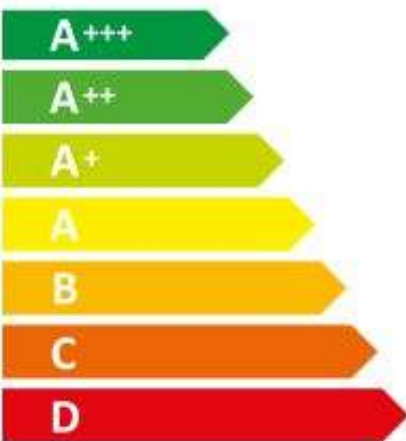

## WHIRLPOOL

AKZ9 6230 NB

**A+**

**73** L

**0.91** kWh/cycle\*

**0.70** kWh/cycle\*

65/2014