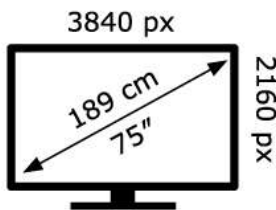

ENERG ⚡

SONY®

K-75XR70

79 kWh/1000h

ABCDE **FG**

124 kWh/1000h

2019/2013

ENERG ⚡