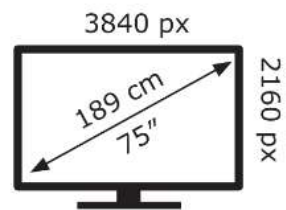

SONY

K-75XR70

79 kWh/1000h

ABCDE **FG**

124 kWh/1000h

2019/2013