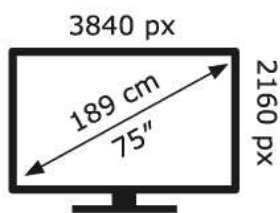

ENERG

SONY

K-75XR90

83 kWh/1000h

ABCDEF**G**

143 kWh/1000h

2019/2013

ENERG