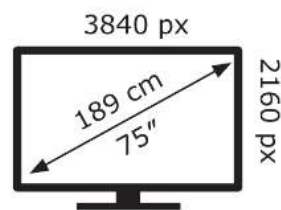

SONY

K-75XR90

83 kWh/1000h

ABCDEF**G**

143 kWh/1000h

2019/2013