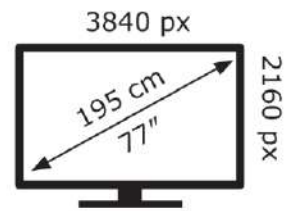

SONY

K-77XR80

107 kWh/1000h

ABCDEF **G**

142 kWh/1000h

2019/2013