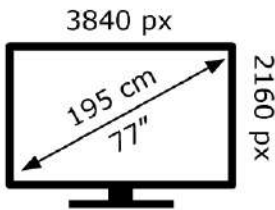

ENERG

SONY®

K-77XR80

107 kWh/1000h

ABCDEF **G**

142 kWh/1000h

2019/2013

ENERG