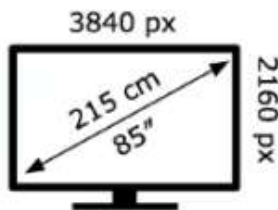

**ENERG** ⚡

**SONY®**

K-85XR70

**83** kWh/1000h

ABCDE **FG**

**135** kWh/1000h

2019/2013

**ENERG** ⚡