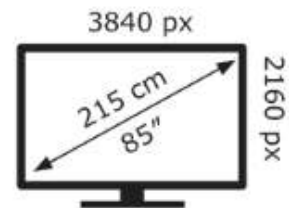

**SONY**

K-85XR70

**83** kWh/1000h

ABCDE **FG**

**135** kWh/1000h

2019/2013