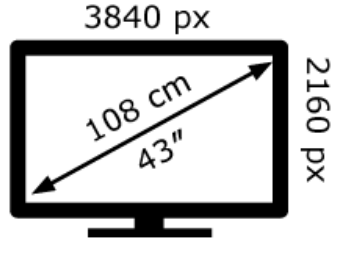

SONY®

KD-43X75WL

59 kWh/1000h

ABCDEF **G**

77 kWh/1000h

2019/2013

SONY®

KD-43X75WL

59 kWh/1000h

ABCDEF **G**

77 kWh/1000h

2019/2013