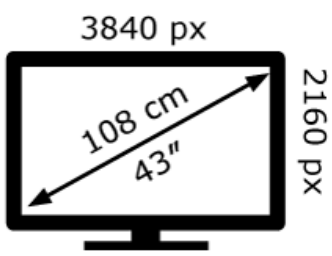

SONY®

KD-43X75WL

59 kWh/1000h

ABCDEF **G**

77 kWh/1000h

2019/2013

SONY®

KD-43X75WL