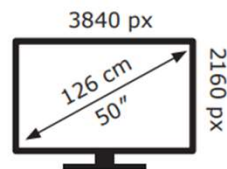

2019/2013

ABCDEF**G**
HDR
90 kWh/1000h