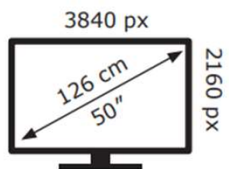

SONY

KD-50X75WL

69 kWh/1000h

SONY

KD-50X75WL

69 kWh/1000h

ABCDEF**G**
HDR
90 kWh/1000h

2019/2013