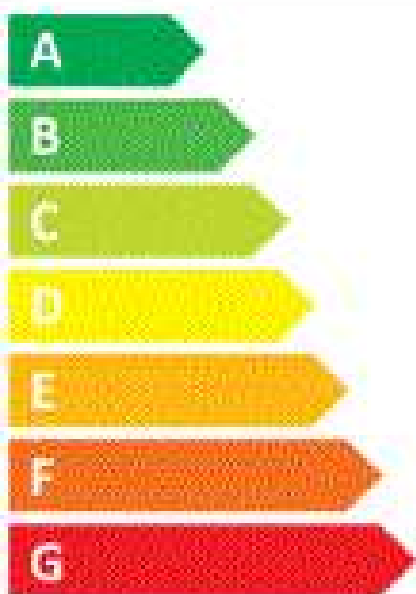

SONY®

KD-75X75WL

**142** kWh/1000h

ABCDEF**G**  
**HDR**  
**203** kWh/1000h

2024/07/13

SONY

KD-75X75WL

**142** kWh/1000h