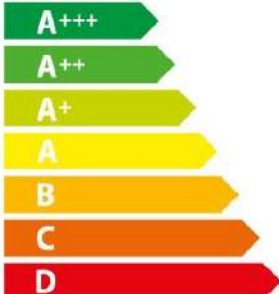

ENERGY

**BOSCH****MBS533BS0B****A**

71 L

1.02 kWh/cycle

0.81 kWh/cycle

65/2014

ENERGY

**BOSCH****MBS533BS0B****B**

34 L

0.83 kWh/cycle

- kWh/cycle

65/2014

ENERG

**BOSCH****MBS533BS0B****A**

71 L

1.02 kWh/cycle*