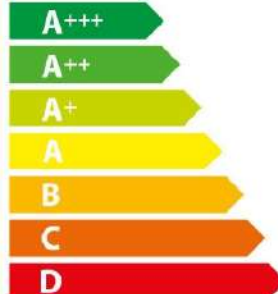

ENERGY

**BOSCH****MBS533BS0B****A**

71 L

1.02 kWh/cycle

0.81 kWh/cycle

65/2014

ENERGY

**BOSCH****MBS533BS0B****B**

34 L

0.83 kWh/cycle

- kWh/cycle

65/2014

ENERG

**BOSCH****MBS533BS0B****A**

71 L

1.02 kWh/cycle*