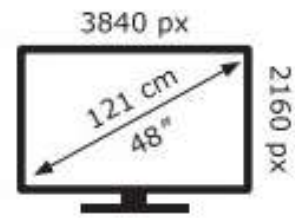

2019/2013

ABCDEF**G**
HDR
109 kWh/1000h