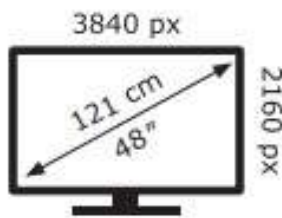

LG Electronics

OLED48B56LA

65 kWh/1000h

LG Electronics

OLED48B56LA

65 kWh/1000h

ABCDEF**G**
HDR
109 kWh/1000h

2019/2013