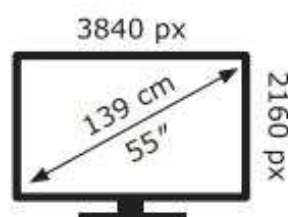

LG Electronics

OLED55B56LA

LG Electronics

OLED55B56LA

77 kWh/1000h

77 kWh/1000h

ABCDEF**G**
HDR
135 kWh/1000h

2019/2013