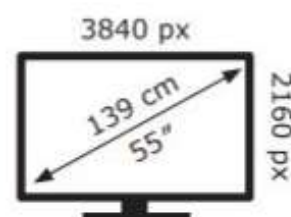

2019/2013

ABCDEF**G**
HDR
135 kWh/1000h