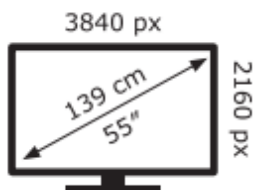

LG Electronics

OLED55G46LS

77 kWh/1000h

ABCDEF**G**

165 kWh/1000h

2019/2013

LG Electronics

OLED55G46LS