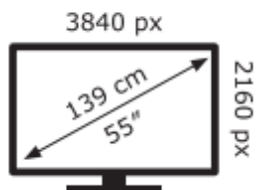

LG Electronics

OLED55G46LS

77 kWh/1000h

ABCDEF**G**

165 kWh/1000h

2019/2013

LG Electronics

OLED55G46LS

77 kWh/1000h

ABCDEF**G**

165 kWh/1000h

2019/2013