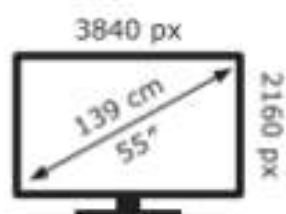

LG Electronics

OLED55G54LW

**64** kWh/1000h

ABCDEF**G**

**171** kWh/1000h

2019/2013

LG Electronics

OLED55G54LW