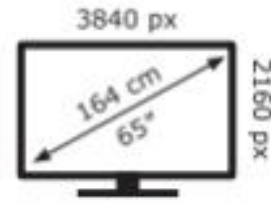

98 kWh/1000h

ABCDEF**G**
HDR
169 kWh/1000h