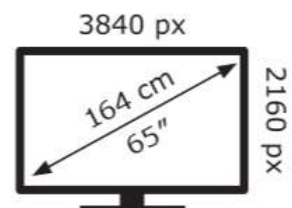

LG Electronics

OLED65B56LA

92 kWh/1000h

ABCDEF**G**

167 kWh/1000h

2019/2013