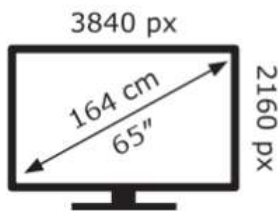

ENERG

LG Electronics

OLED65B56LA

92 kWh/1000h

ABCDEF**G**

167 kWh/1000h

2019/2013

ENERG