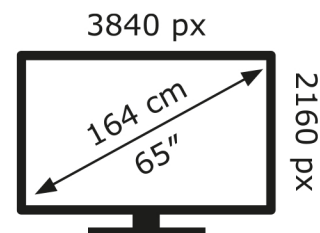

# ENERG

LG Electronics

OLED65C44LA

**97** kWh/1000h

ABCDEF**G**

**211** kWh/1000h

2019/2013