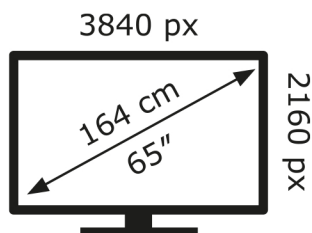

# ENERG

LG Electronics

OLED65C44LA

**97** kWh/1000h

ABCDEF**G**

**211** kWh/1000h

2019/2013