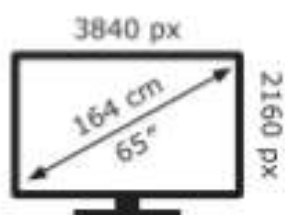

LG Electronics

OLED65G56LS

**85** kWh/1000h

ABCDEF**G**

**222** kWh/1000h

2016/2013

LG Electronics

OLED65G56LS