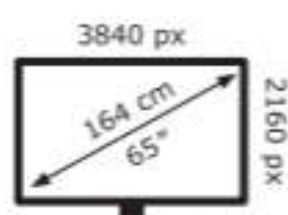

LG Electronics

OLED65G56LS

85 kWh/1000h

ABCDEF**G**

222 kWh/1000h

2016/2013

LG Electronics

OLED65G56LS

85 kWh/1000h

ABCDEF**G**

222 kWh/1000h

2016/2013