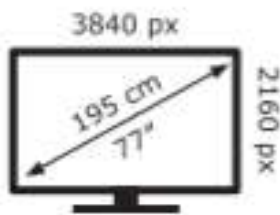

ENERG ⚡

LG Electronics

OLED77B46LA

122 kWh/1000h

ABCDEF**G**

221 kWh/1000h

2019/2021 3

ENERG ⚡