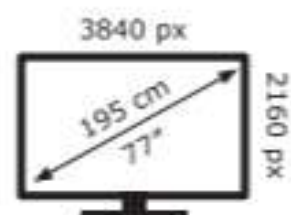

LG Electronics

OLED77B46LA

122 kWh/1000h

ABCDEF**G**

221 kWh/1000h

2019/2021 3