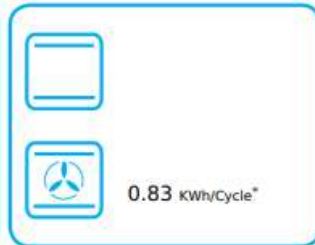

# ENERGY

RANGemaster  
UNRIVALLED PERFORMANCE

PROFESSIONAL+ 110

A

65/2014