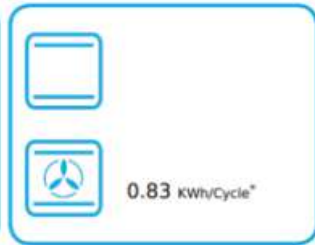

65/2014

* uwek . cykls . portion . zykus . ciclo . Tsükkel . ohjelma . ciklus . ciklas . cikls . cikis . cyclus . cykl . ciclu . program . cykel