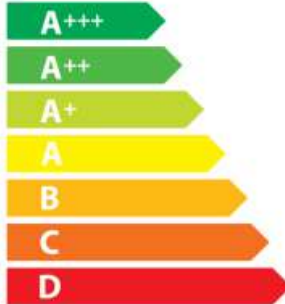

# ENERGY

RANGemaster  
UNRIVALLED PERFORMANCE

PROFESSIONAL+ 110

A

65/2014