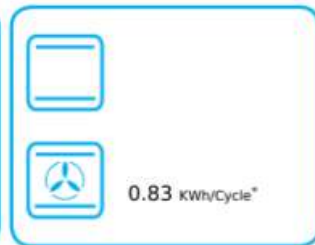

ENERGY

RANGemaster
UNRIVALLED PERFORMANCE

PROFESSIONAL+ 110

A

65/2014

ENERG

енергия · ενεργεια

RANGemaster
UNRIVALLED PERFORMANCE

PROFESSIONAL+ 110

A

65/2014

* uwek . cykls . portion . zykus . ciclo . Tsükkel . ohjelma . ciklus . ciklas . cikls . cikis . cyclus . cykl . ciclu . program . cykel

ENERGY

RANGemaster
UNRIVALLED PERFORMANCE

PROFESSIONAL+ 110

A

65/2014

ENERG

енергия · ενεργεια

RANGemaster
UNRIVALLED PERFORMANCE

PROFESSIONAL+ 110

A

65/2014

* uwek . cykls . portion . zykus . ciclo . Tsükkel . ohjelma . ciklus . ciklas . cikls . cikis . cyclus . cykl . ciclu . program . cykel