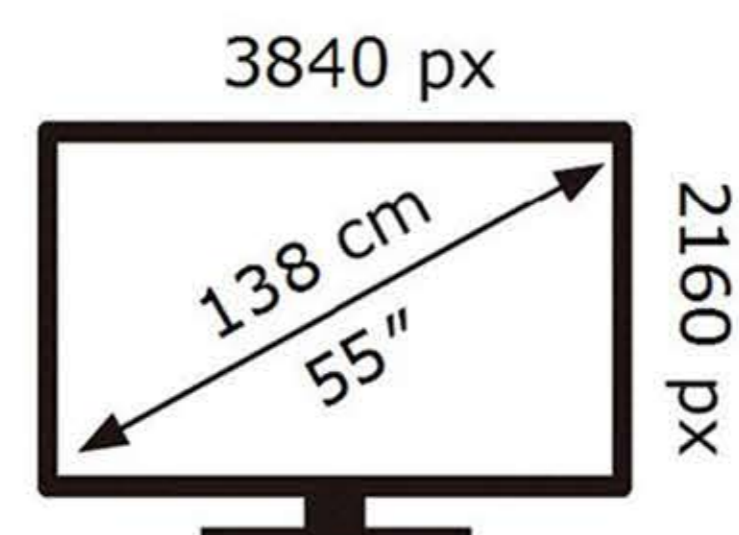

SAMSUNG

QE55Q80DAT

77 kWh/1000h

ABCDEF **G**

224 kWh/1000h

2019/2013

SAMSUNG

QE55Q80DAT

77 kWh/1000h

ABCDEF **G**

224 kWh/1000h

2019/2013