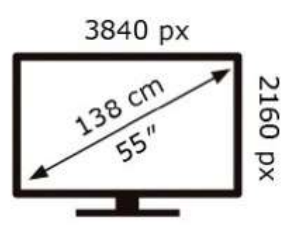

QE55S85FAU

83 kWh/1000h

ABCDEF **G**
HDR
100 kWh/1000h

2019/2013