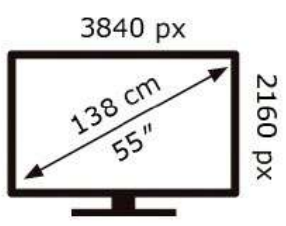

83 kWh/1000h

ABCDEF **G**
HDR
100 kWh/1000h