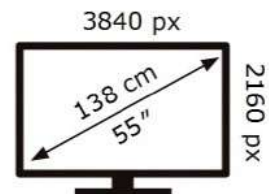

Samsung

QE55S90FAE

80 kWh/1000h

ABCDEF **G**

203 kWh/1000h

2019/2013

Samsung

QE55S90FAE

80 kWh/1000h

ABCDEF **G**

203 kWh/1000h

2019/2013