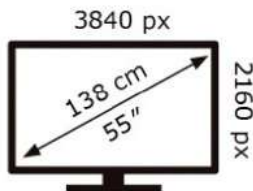

Samsung

QE55S90FAE

80 kWh/1000h

ABCDEF **G**

203 kWh/1000h

2019/2013

Samsung

QE55S90FAE