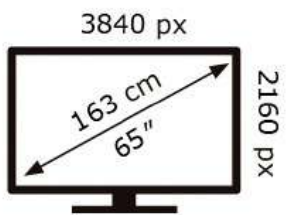

Samsung

QE65S85FAE

**98** kWh/1000h

ABCDEF **G**

**HDR**

**164** kWh/1000h

2019/2013

Samsung