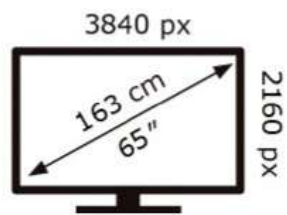

QE65S85FAE

**98** kWh/1000h

ABCDEF **G**

**HDR**

**164** kWh/1000h

2019/2013