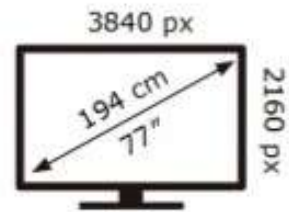

Samsung

QE77S90FAE

125 kWh/1000h

ABCDEF **G**

344 kWh/1000h

2019/2013