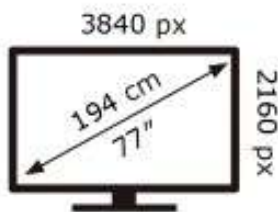

ENERG ⚡

Samsung

QE77S90FAE

125 kWh/1000h

ABCDEF **G**

344 kWh/1000h

2019/2013

ENERG ⚡