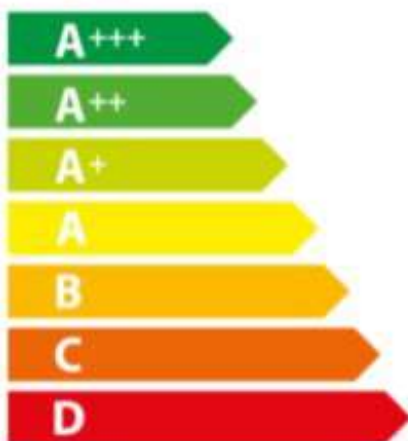

# ENERGY

**smeg**

**SOP6302S2PX**

**A+**

**68 L**

**1.09 kWh/cycle**

**0.68 kWh/cycle**

65/2014

# ENERG

енергия · ενεργεια

SMEG

SOP6302S2PX

**A+**

**68 L**

**1.09 kWh/cycle\***

**0.68 kWh/cycle\***