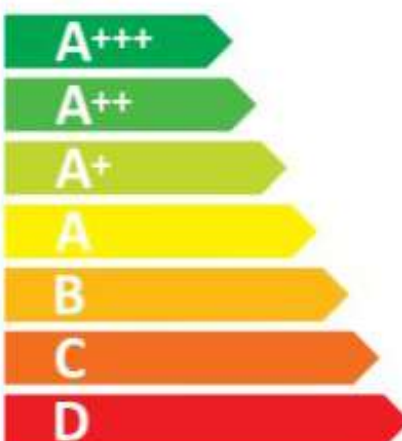

# ENERGY

**smeg**

**SOP6302S2PX**

**A+**

**68 L**

**1.09 kWh/cycle**

**0.68 kWh/cycle**

65/2014

# ENERG

енергия · ενεργεια

SMEG

SOP6302S2PX

**A+**

**68 L**

**1.09 kWh/cycle\***

**0.68 kWh/cycle\***