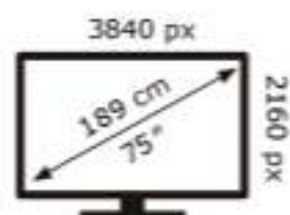

Samsung

UE75U7000FK

138 kWh/1000h

ABCDEF **G**

199 kWh/1000h

2019/2013

Samsung

UE75U7000FK

138 kWh/1000h

ABCDEF **G**

199 kWh/1000h

2019/2013