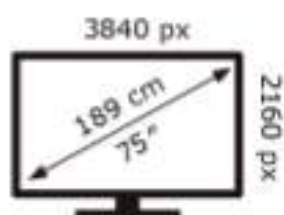

Samsung

UE75U7000FK

138 kWh/1000h

ABCDEF **G**

199 kWh/1000h

2019/2013

Samsung

UE75U7000FK