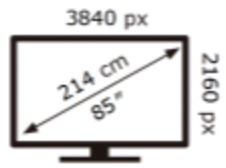

Samsung UE85U7000FK

165 kWh/1000h

ABCDEF **G**

268 kWh/1000h

€102/€102

Samsung UE85U7000FK

165 kWh/1000h

ABCDEF **G**

268 kWh/1000h

2019/2013