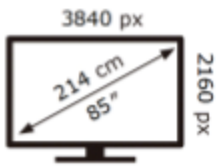

Samsung UE85U7000FK

165 kWh/1000h

ABCDEF **G**

268 kWh/1000h

€102/€102

Samsung UE85U7000FK

165 kWh/1000h

ABCDEF **G**