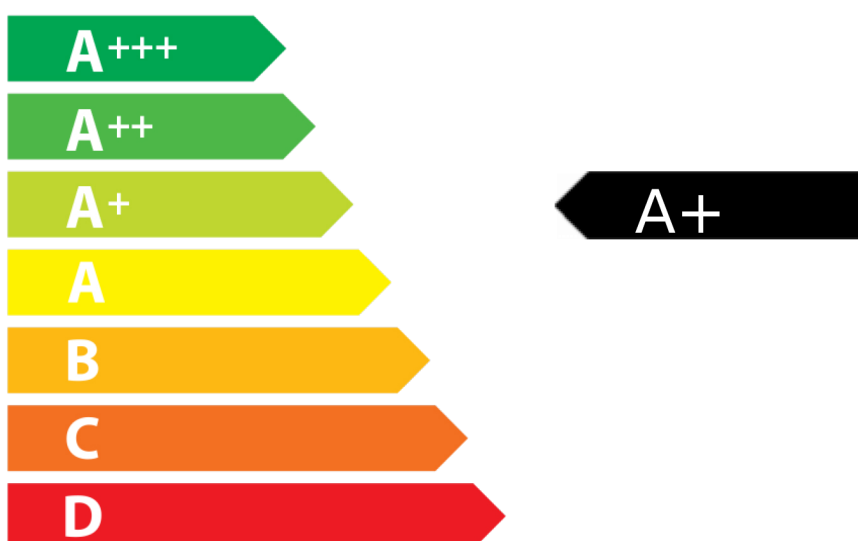

ENERG

Y IJA
IE IA
енергия · ενέργεια

RANGEmaster
UNRIVALLED PERFORMANCE

PROFESSIONAL+ 110

86 L

1.61 kWh/Cycle*

kWh/Cycle*

* цикл . cykls . portion . zyklus . ciclo . Tsükkel . ohjelma . ciklus . ciklas . cikls . cikls .
suclus . cykl . ciclu . program . cykel

65/2014