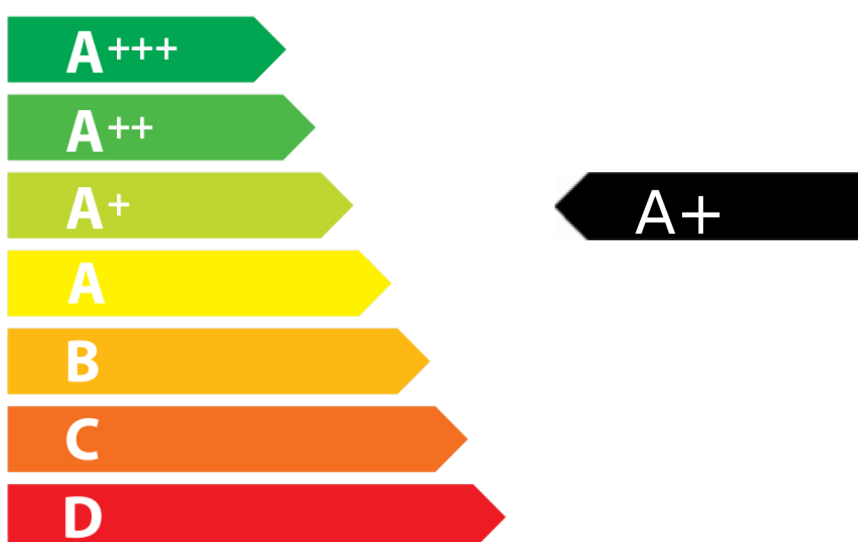

ENERG

Y IJA
IE IA
енергия · ενέργεια

RANGEmaster
UNRIVALLED PERFORMANCE

PROFESSIONAL+ 110

86 L

1.61 kWh/Cycle*

kWh/Cycle*

* цикл . cykls . portion . zyklus . ciclo . Tsükkel . ohjelma . ciklus . ciklas . cikls . cikls .
suclus . cykl . ciclu . program . cykel

65/2014