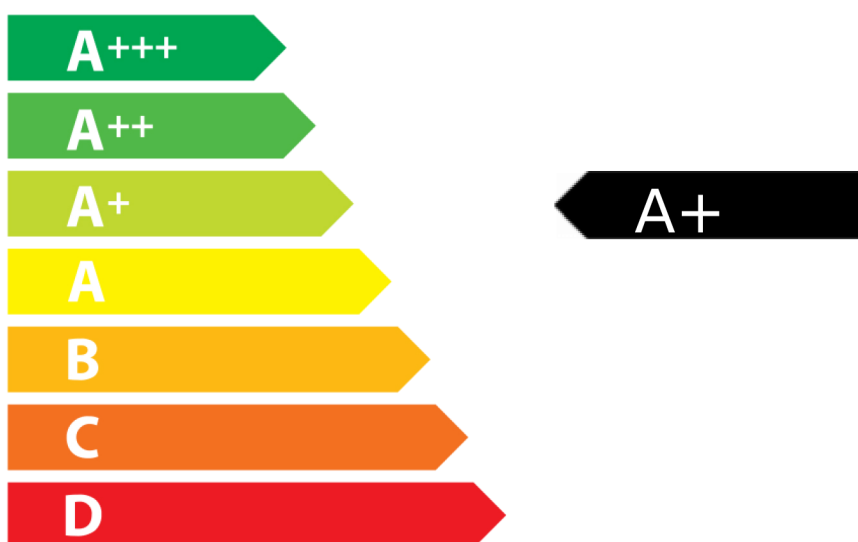

ENERGY

RANGEmaster
UNRIVALLED PERFORMANCE

PROFESSIONAL+ 110

86 L

1.61 kWh/Cycle*

kWh/Cycle*

65/2014